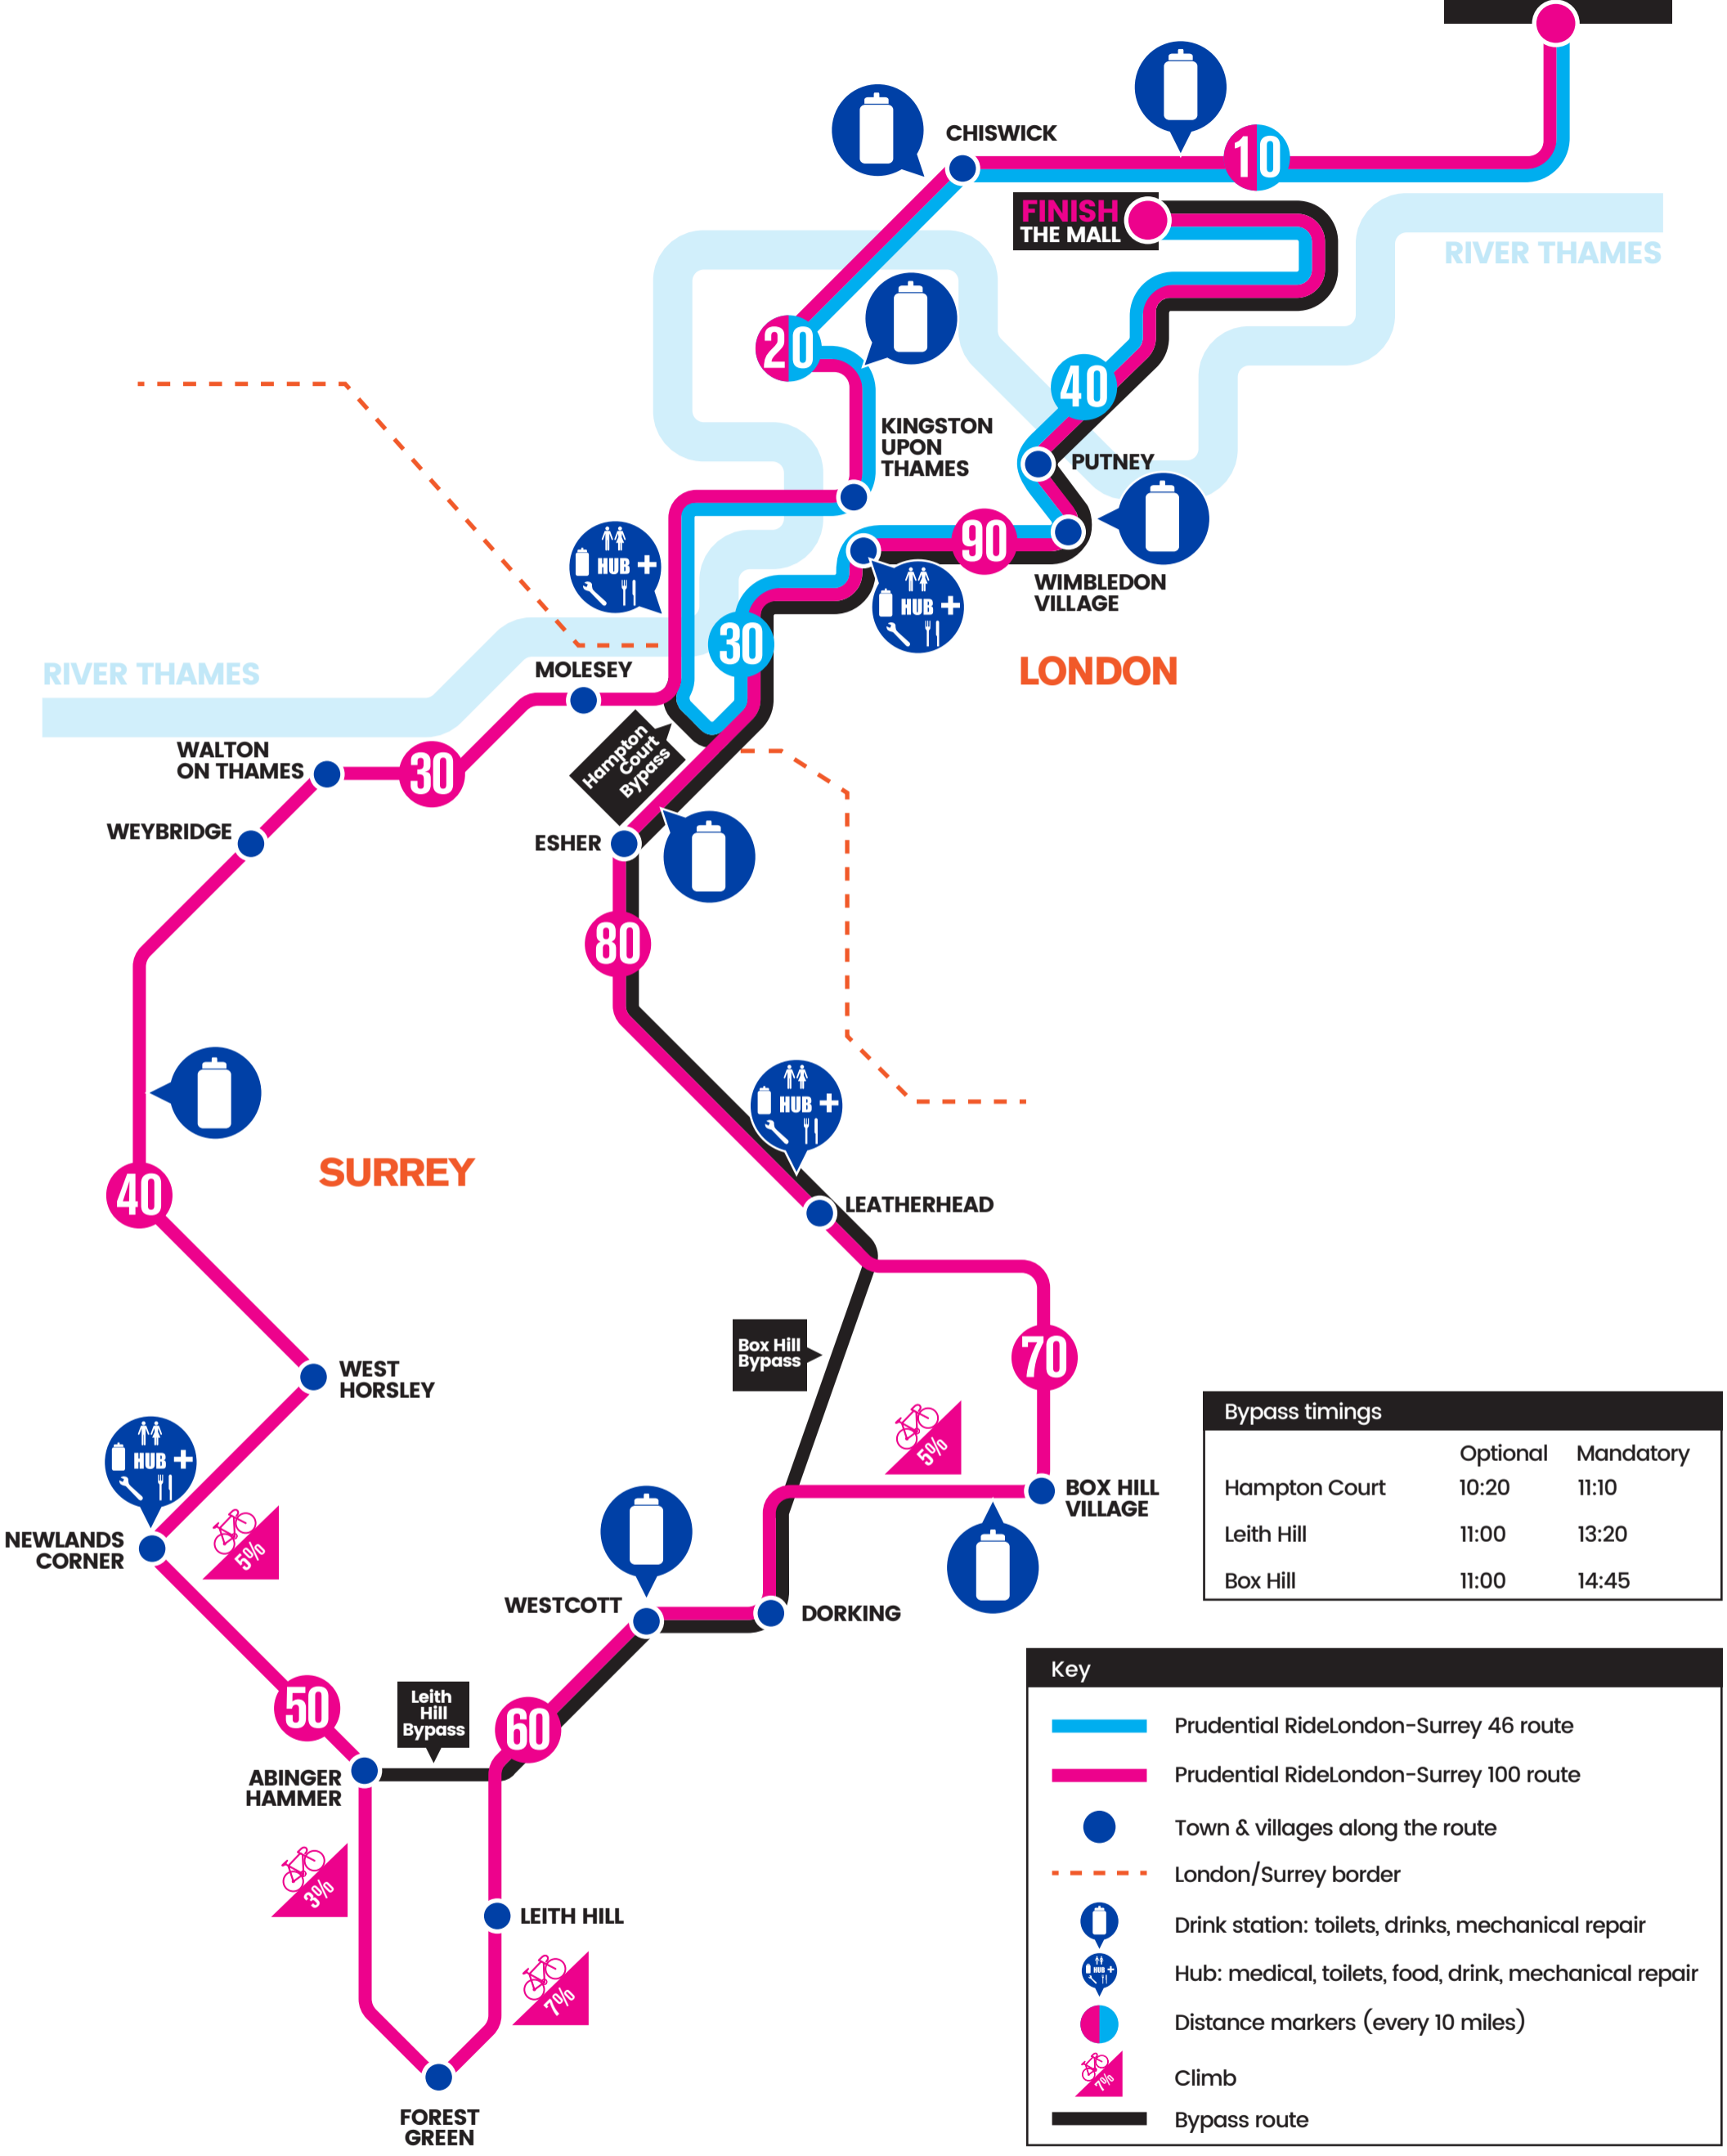

START
QUEEN ELIZABETH
OLYMPIC PARK

Bypass timings

	Optional	Mandatory
Hampton Court	10:20	11:10
Leith Hill	11:00	13:20
Box Hill	11:00	14:45

Key

- Prudential RideLondon-Surrey 46 route
- Prudential RideLondon-Surrey 100 route
- Town & villages along the route
- - - London/Surrey border
- Drink station: toilets, drinks, mechanical repair
- Hub: medical, toilets, food, drink, mechanical repair
- 10 Distance markers (every 10 miles)
- Climb
- Bypass route