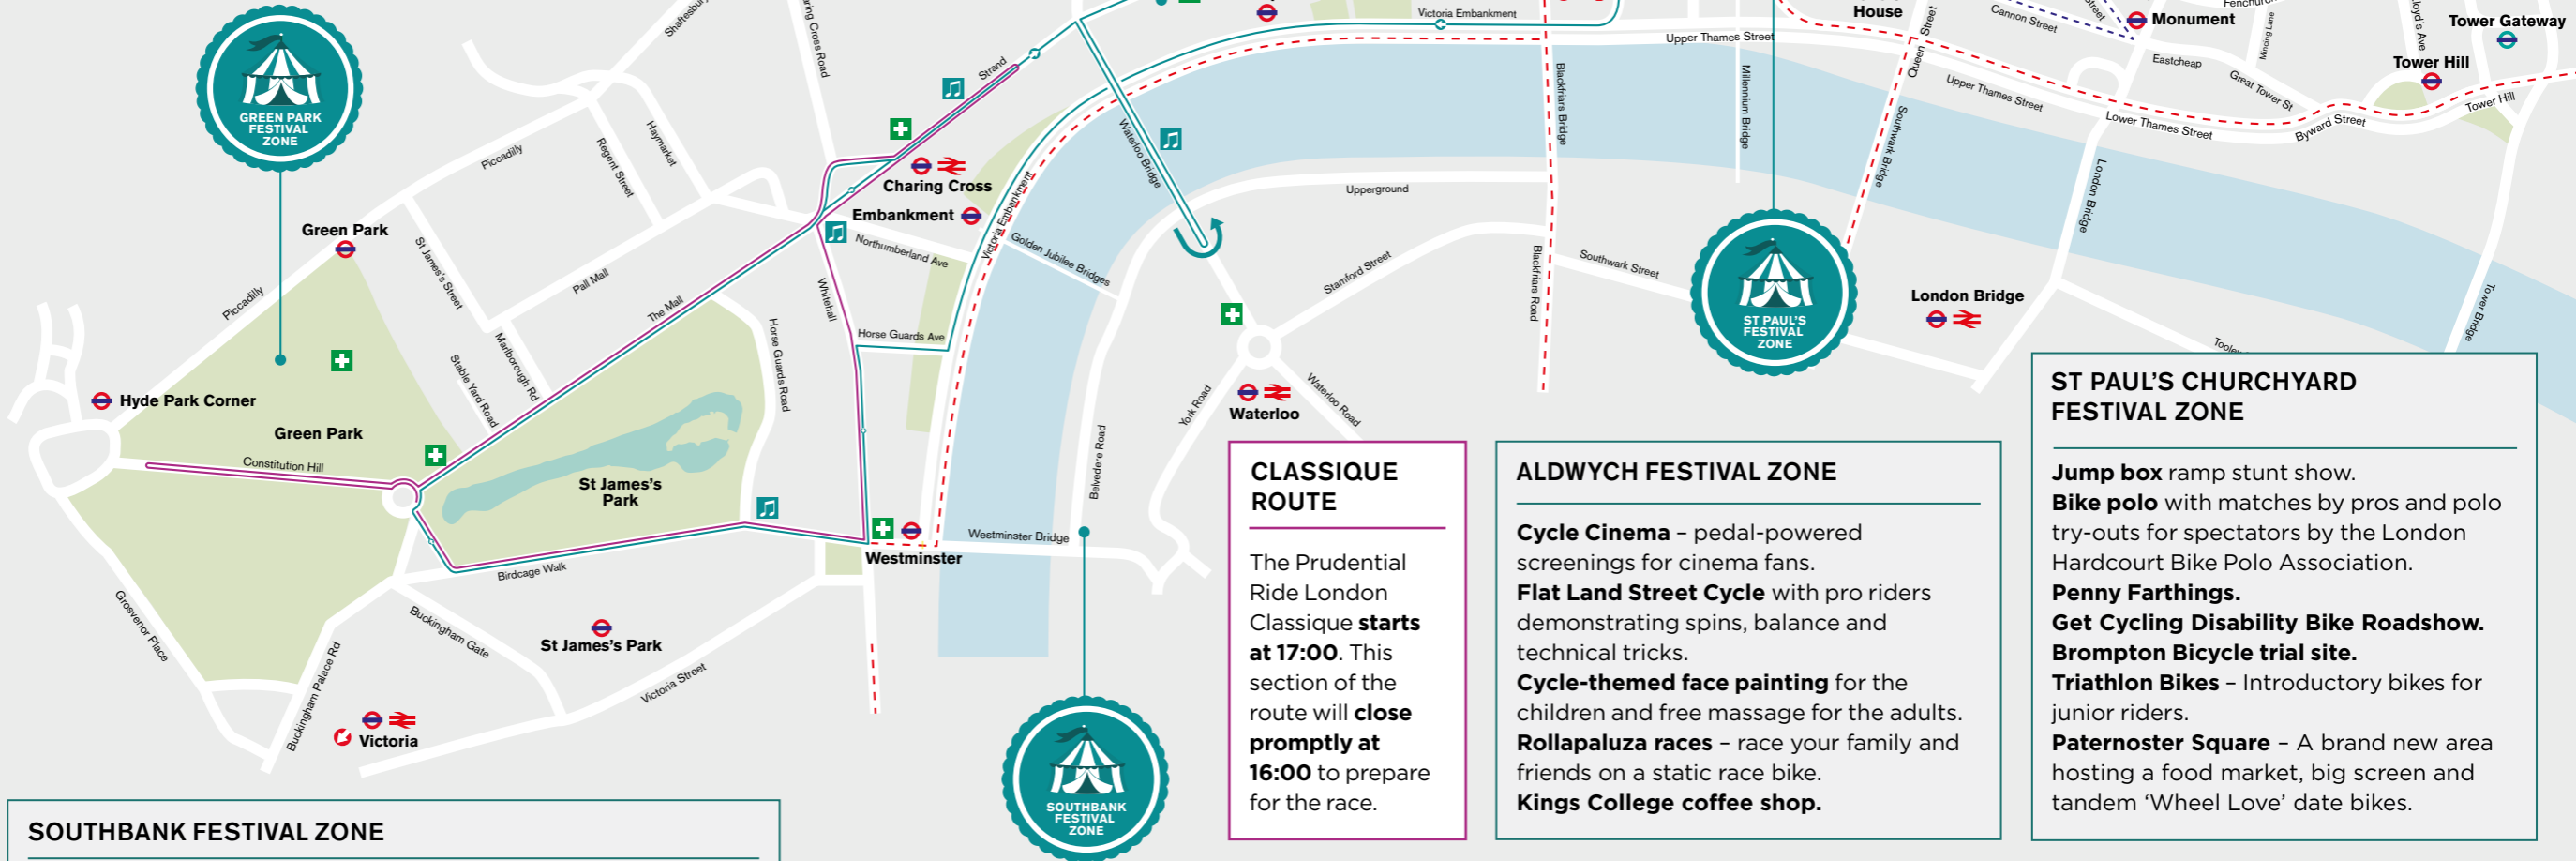

Cycle Food Court with healthy food options. **Strider Adventure Zone** balance bikes for children on a unique and fun course.

LINCOLN'S INN FIELDS FESTIVAL ZONE

Picnic zone.

Classical music live on the bandstand.

Outdoor games.

Cafe.
CLIF Bar DigiWall a climbing wall that interacts with the climber using sound and light.

GUILDHALL YARD FESTIVAL ZONE

Extreme Unicyclists – the world's only stunt unicycle team will amaze you with their stunts and tricks.

Access Sport BMX try-out course.

Live DJ Truck.

Pedal-powered slot car racing.

Pedal-powered juice bar – pedal to produce your own tasty smoothie.

Pedal-powered sound – DJs entertain with some pedal-powered sounds and beats.

LEADENHALL MARKET FESTIVAL ZONE

Transformed into the London Bike Market: **Makers Market** showcasing the makers and craftspeople working in cycling today.

Live DJs.

Frame Lab – bespoke bike frames.

Cycle screen printing press.

Bike installations.

Slow Cycling – how slow can you ride and stay upright.

SATURDAY 29 JULY

09:00

Prudential RideLondon FreeCycle route & Festival Zones open

12:00

Busy period starts

16:00

Prudential RideLondon FreeCycle route & Festival Zones close

Stay in central London to watch the Prudential RideLondon Classique Pro Women's Race

17:00

Prudential RideLondon Classique Pro Women's Race

19:15

Brompton World Championship Final

SOUTHBANK FESTIVAL ZONE

BMX Stunt Show – an unbelievable showcase of skill, balance and aerial style on a BMX custom rig. Shows at 10:30, 12:00, 14:00, 15:30.

Puncture Kit – the drumming cyclist.

Visit the Coca-Cola **London Eye** (advance booking required).

Rollapaluzza races – race your family and friends on a static race bike.

CLASSIQUE ROUTE

The Prudential Ride London Classique **starts at 17:00**. This section of the route will **close promptly at 16:00** to prepare for the race.

ALDWYCH FESTIVAL ZONE

Cycle Cinema – pedal-powered screenings for cinema fans.

Flat Land Street Cycle with pro riders demonstrating spins, balance and technical tricks.

Cycle-themed face painting for the children and free massage for the adults.

Rollapaluzza races – race your family and friends on a static race bike.

Kings College coffee shop.

ST PAUL'S CHURCHYARD FESTIVAL ZONE

Jump box ramp stunt show.

Bike polo with matches by pros and polo try-outs for spectators by the London Hardcourt Bike Polo Association.

Penny Farthings.

Get Cycling Disability Bike Roadshow.

Brompton Bicycle trial site.

Triathlon Bikes – Introductory bikes for junior riders.

Paternoster Square – A brand new area hosting a food market, big screen and tandem 'Wheel Love' date bikes.

KEY

Prudential RideLondon FreeCycle route (8 miles)

Prudential RideLondon FreeCycle Explore route

Cycle Superhighway

Prudential RideLondon Classique route

First Aid points

Music Zone

Riders can join at any point along the route