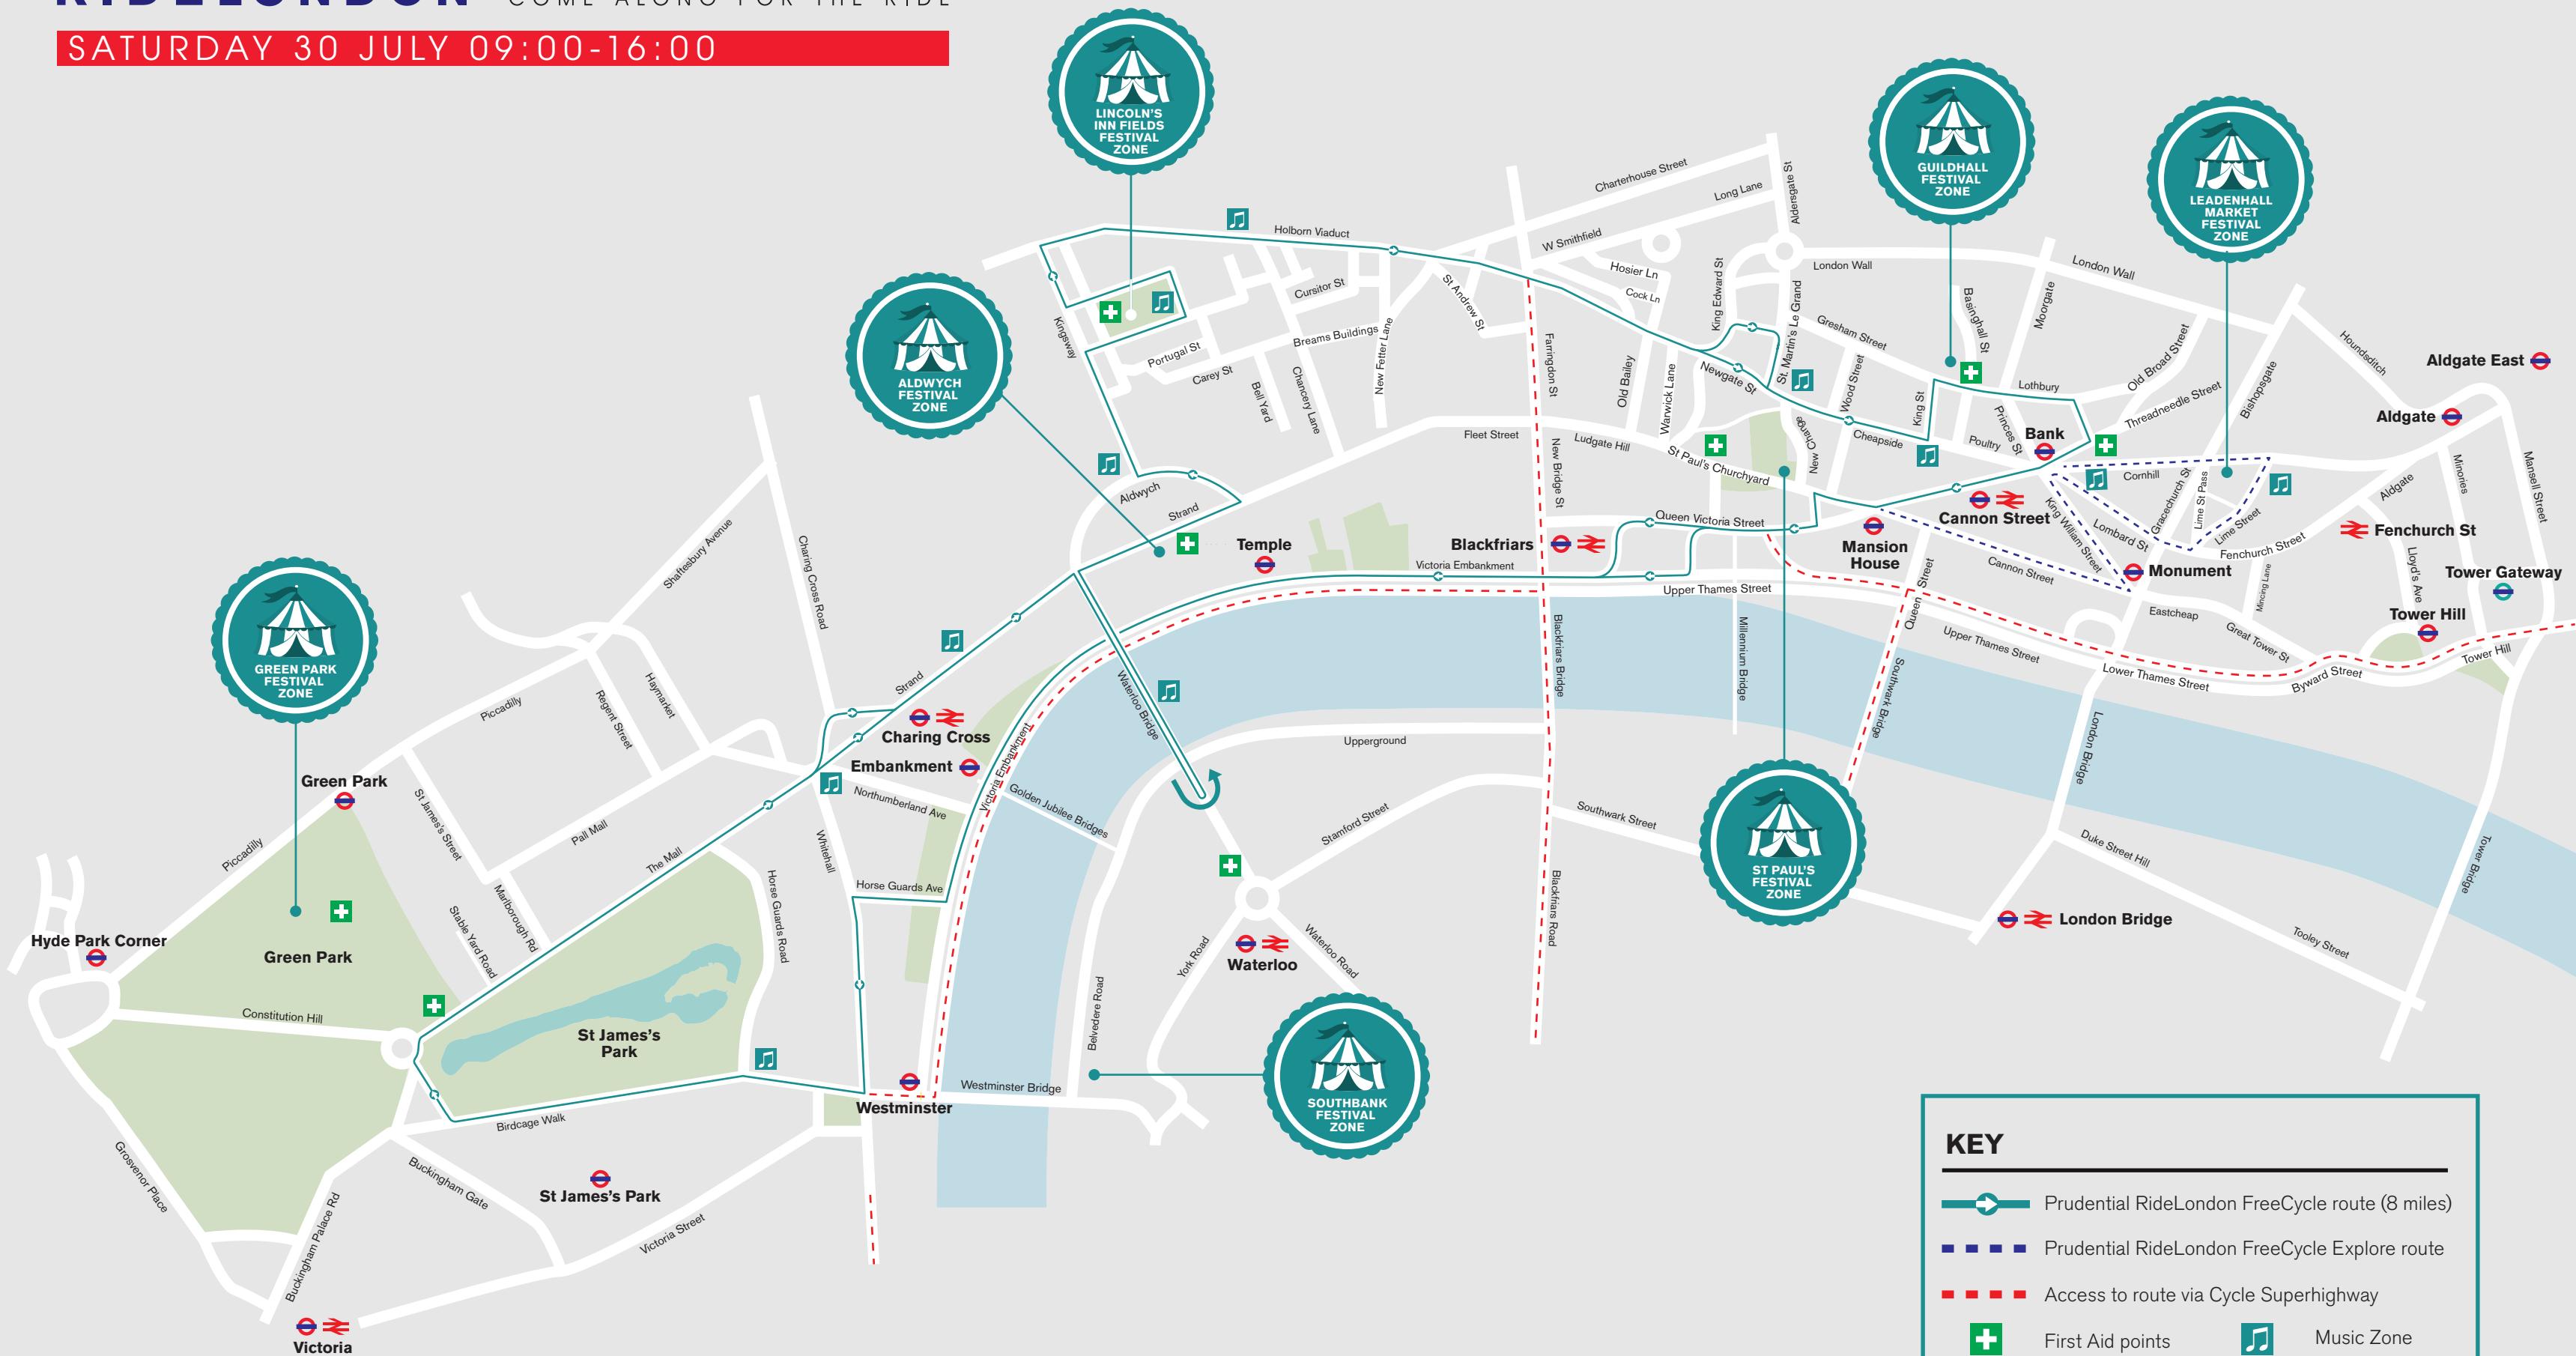

PRUDENTIAL RIDE LONDON FREECYCLE

COME ALONG FOR THE RIDE

SATURDAY 30 JULY 09:00-16:00

KEY

- Prudential RideLondon FreeCycle route (8 miles)
- Prudential RideLondon FreeCycle Explore route
- Access to route via Cycle Superhighway
- First Aid points
- Music Zone

Riders can join at any point along the route

Please note: If you are planning to take your bike on public transport please remember that restrictions may apply